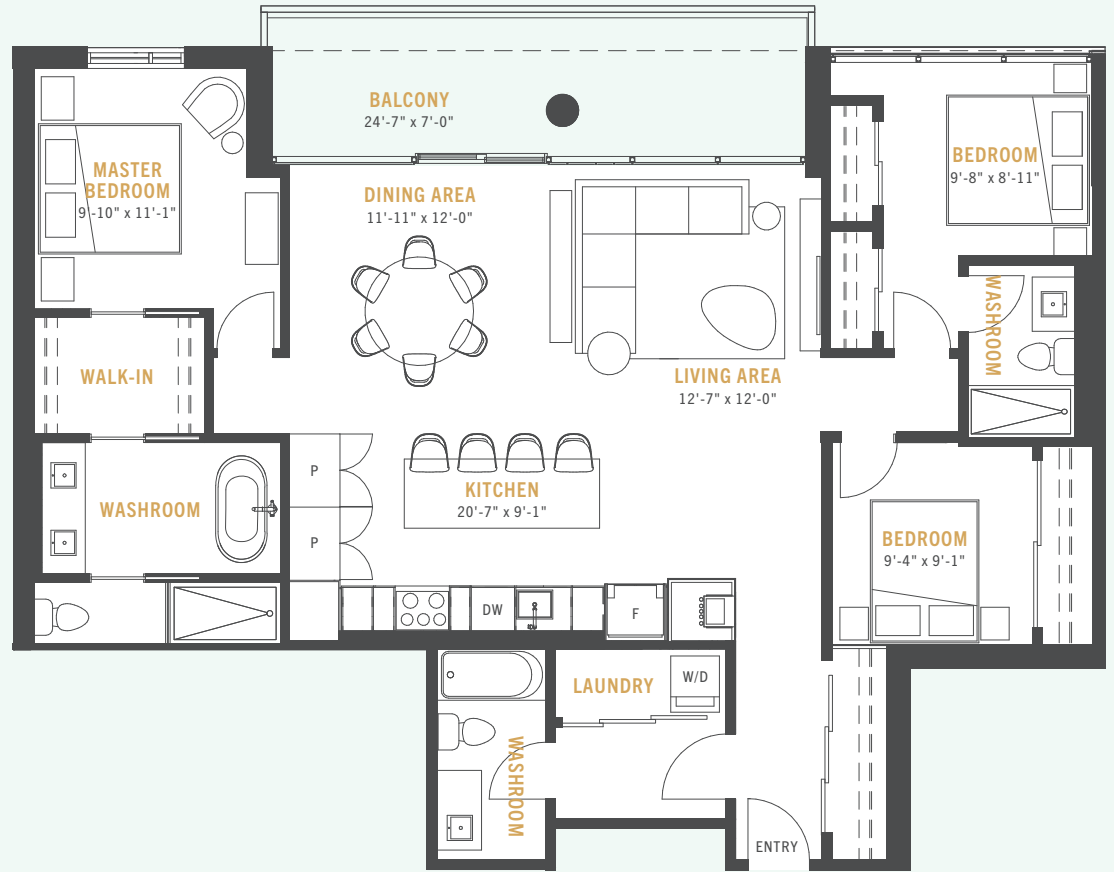

PLAN
G

1284 SQ FT

3 BED

2.5 BATH

BALCONY

THE
Theodore
KENSINGTON'S LANDMARK ADDRESS

Balcony sizes larger on floor 3.

N →

FLOOR 3

FLOORS 4, 5, 6, 7, 8 & 9

FLOOR 10

PLAN

H

1436-1456 SQ FT

3 BED

3 BATH

BALCONY

THE
Theodore
KENSINGTON'S LANDMARK ADDRESS

N →

FLOOR 10

PLAN

I

1519 SQ FT

3 BED

3 BATH

BALCONY

THE
Theodore
KENSINGTON'S LANDMARK ADDRESS

N →

FLOOR 10