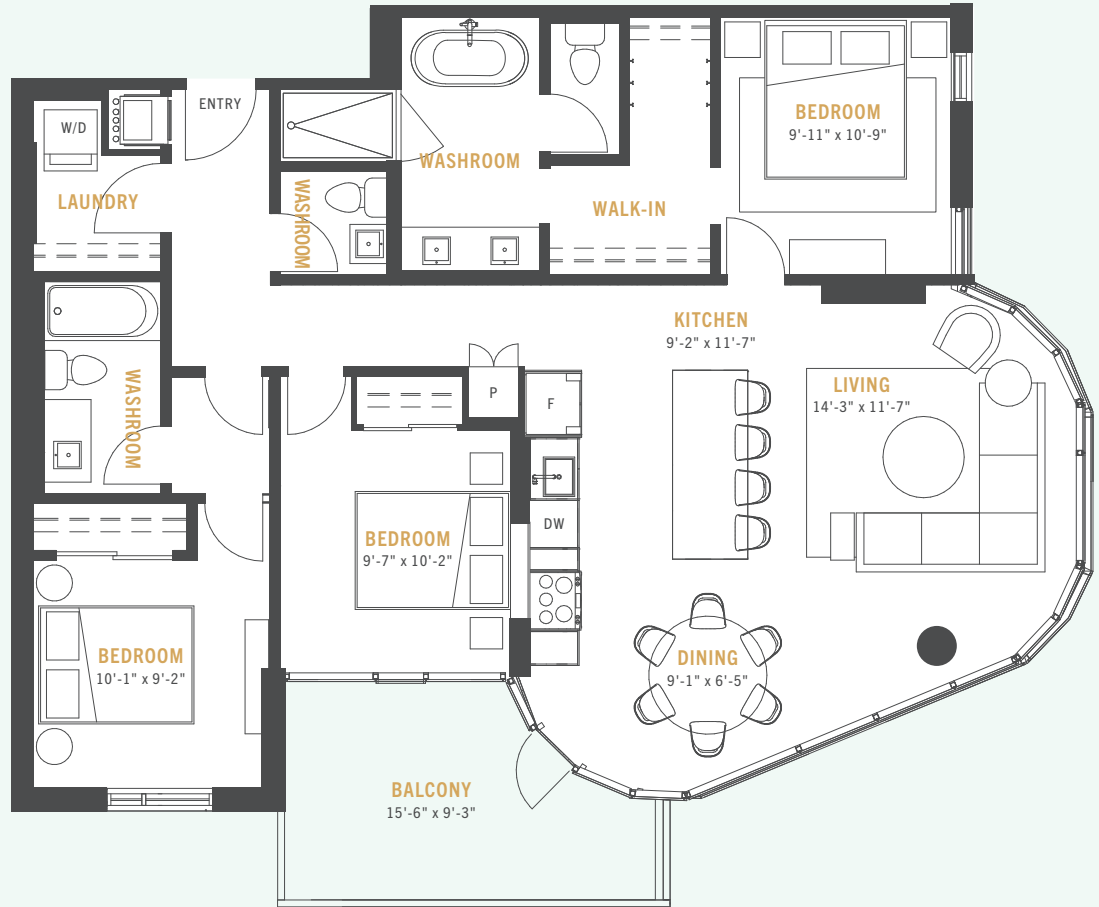

PLAN
G

1284 SQ FT

3 BED

2.5 BATH

BALCONY

THE
Theodore
KENSINGTON'S LANDMARK ADDRESS

Balcony sizes larger on floor 3.

N →

FLOOR 3

FLOORS 4, 5, 6, 7, 8 & 9

FLOOR 10

PLAN

H

1436-1456 SQ FT

3 BED

3 BATH

BALCONY

THE
Theodore
KENSINGTON'S LANDMARK ADDRESS

N →

FLOOR 10

PLAN

I

1519 SQ FT

3 BED

3 BATH

BALCONY

THE
Theodore
KENSINGTON'S LANDMARK ADDRESS

N →

FLOOR 10