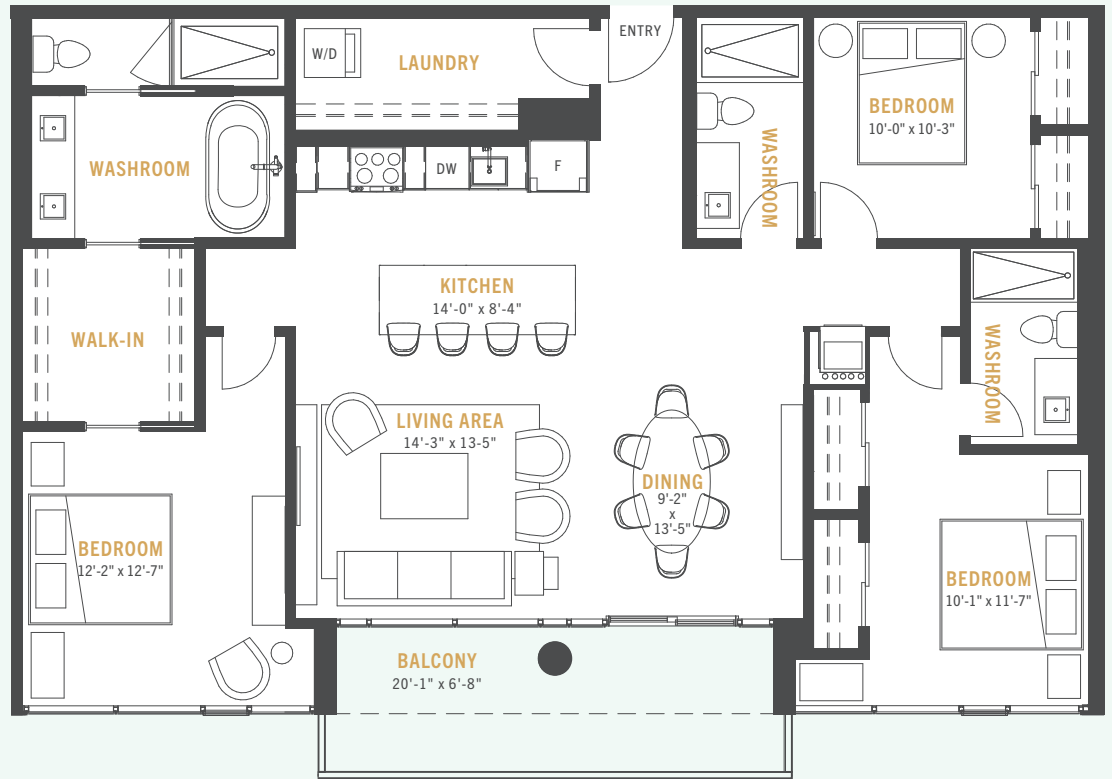

PLAN
G

1284 SQ FT

3 BED

2.5 BATH

BALCONY

THE
Theodore
KENSINGTON'S LANDMARK ADDRESS

Balcony sizes larger on floor 3.

N →

FLOOR 3

FLOORS 4, 5, 6, 7, 8 & 9

FLOOR 10

PLAN

H

1436-1456 SQ FT

3 BED

3 BATH

BALCONY

THE
Theodore
KENSINGTON'S LANDMARK ADDRESS

N →

FLOOR 10

PLAN

I

1519 SQ FT

3 BED

3 BATH

BALCONY

THE
Theodore
KENSINGTON'S LANDMARK ADDRESS

N →

FLOOR 10